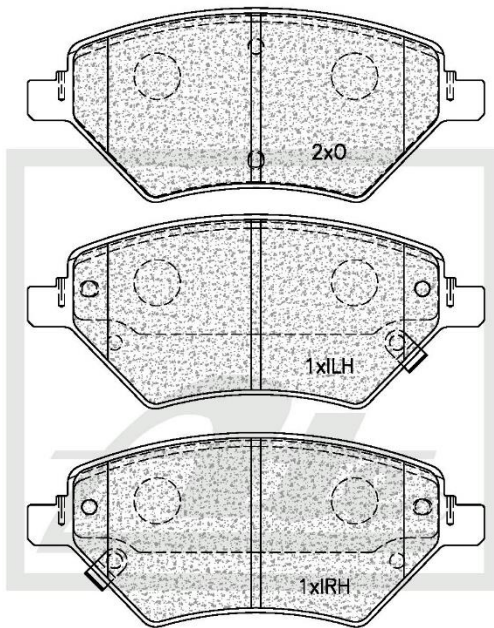

### NEW PART NUMBER

#### Drawing

SUPPLIED WITH 2 X WEAR INDICATOR PADS PER SET

NOTE : L + R HANDED

← 148 →    63.2    → 17.8 ←

##### Product Dimensions

Length – 148.0mm

Height – 63.2mm

Thickness – 17.8mm

##### Package Dimensions

Weight – 1943.6g

L – 169.18mm

W – 133.27mm

H – 56.24mm